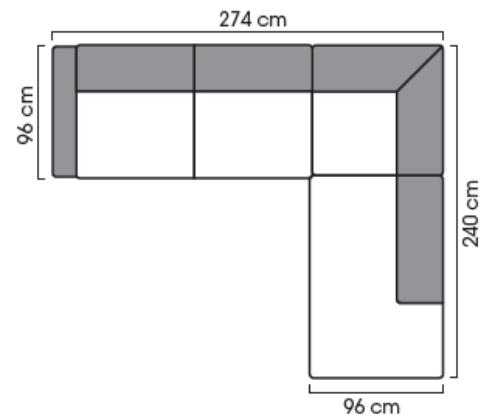

Dimensions

Width & Depth	depending on the selected model
Height	850 mm
Seating height	460 mm

More measures and modules are described in details on the Free Datasheet

Free

MODULAR SOFA SYSTEM

Datasheet

Combination examples:

Wooden leg 15cm

Sledge base 15cm

ISKU

Since 1928

Free

ISKU
Since 1928