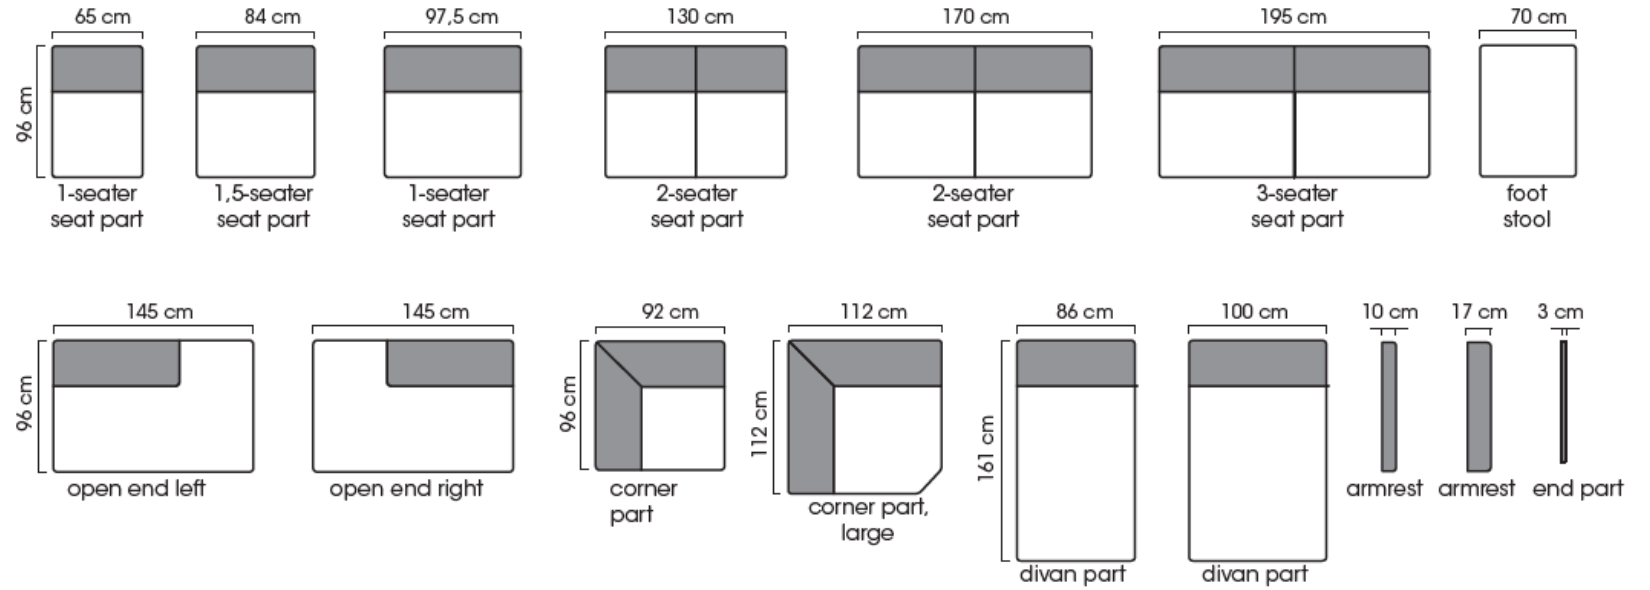

Dimensions

Width & Depth	depending on the selected model
Height	850 mm
Seating height	460 mm

More measures and modules are described in details on the Free Datasheet

Free

MODULAR SOFA SYSTEM

Datasheet

Combination examples:

Wooden leg 15cm

Sledge base 15cm

ISKU

Since 1928

Free

ISKU
Since 1928