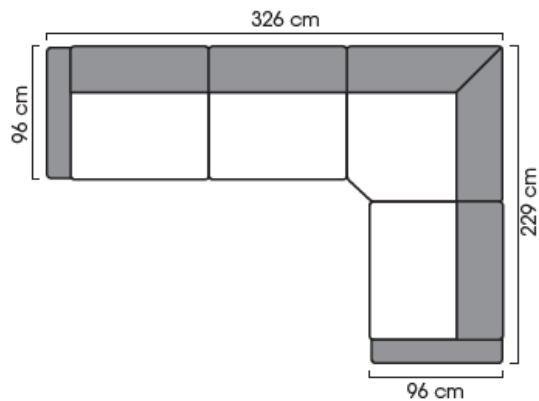

Dimensions

Width & Depth	depending on the selected model
Height	850 mm
Seating height	460 mm

More measures and modules are described in details on the Free Datasheet

Free

MODULAR SOFA SYSTEM

Datasheet

Combination examples: