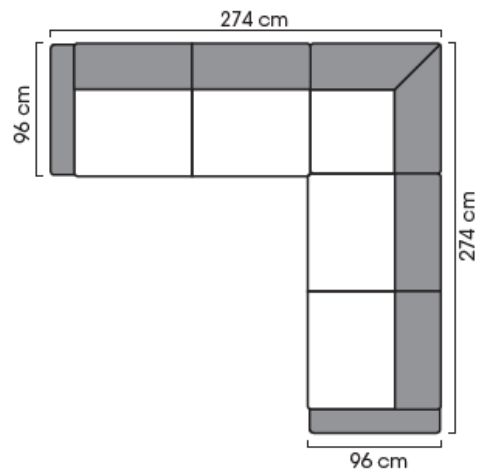

Dimensions

Width & Depth	depending on the selected model
Height	850 mm
Seating height	460 mm

More measures and modules are described in details on the Free Datasheet

Free

MODULAR SOFA SYSTEM

Datasheet

Combination examples:

Wooden leg 15cm

Sledge base 15cm

ISKU

Since 1928

Free

ISKU
Since 1928