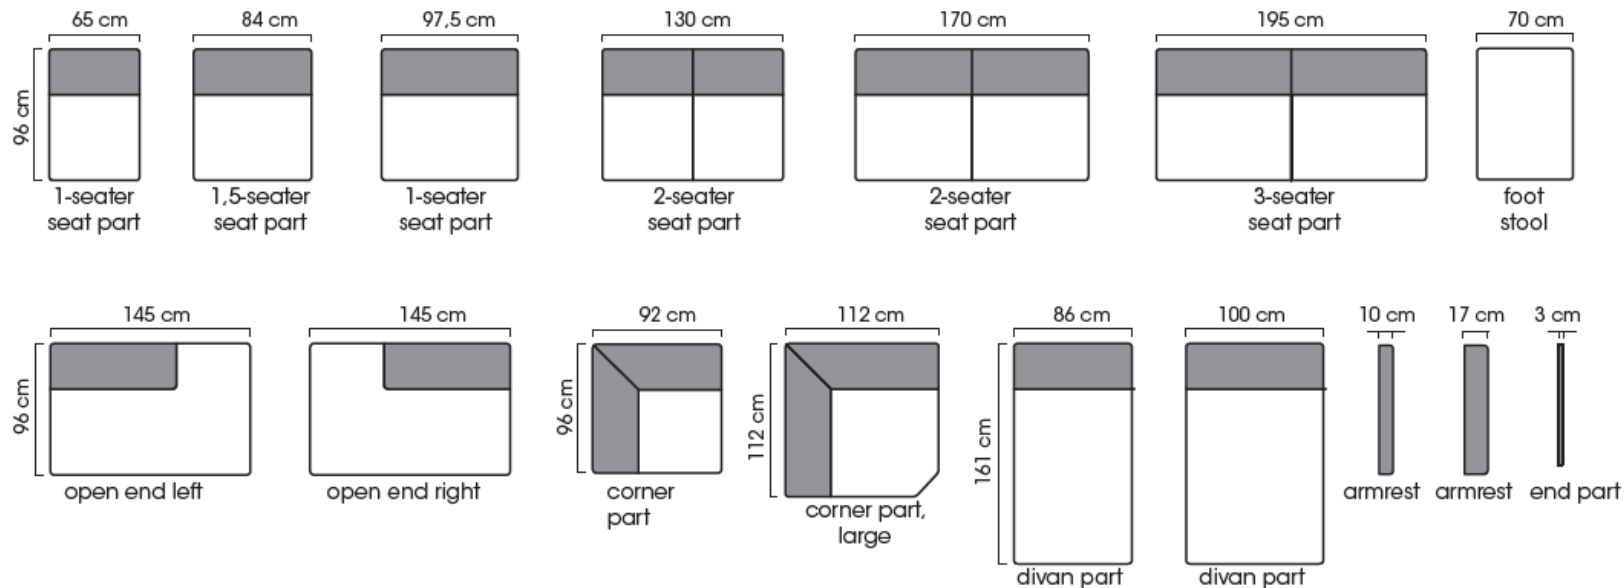

Time

MODULAR SOFA SYSTEM

Datasheet