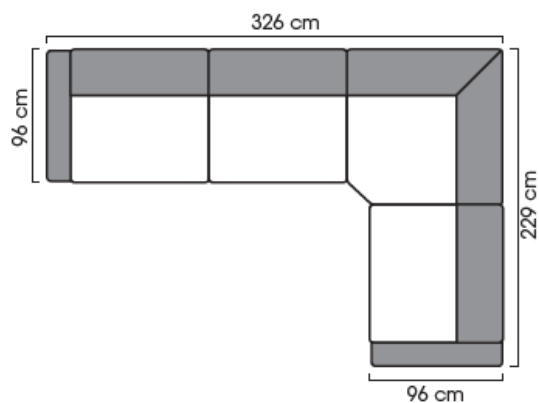

Combination examples: