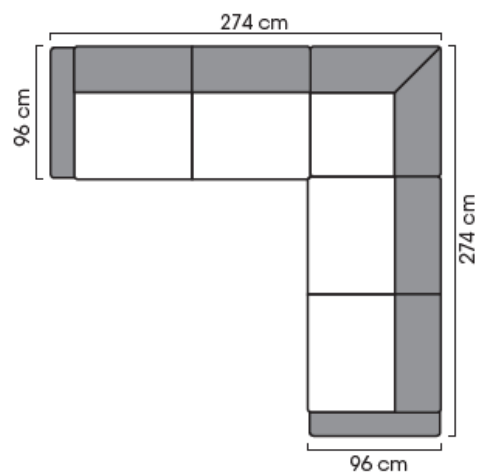

Combination examples: