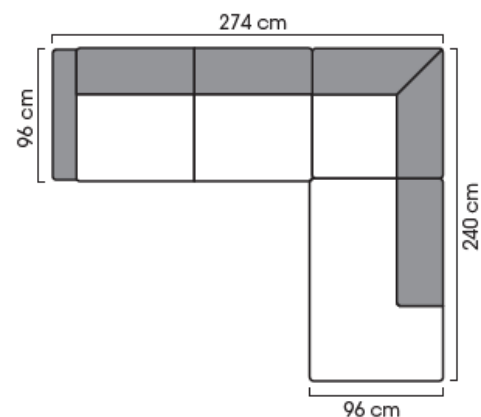

Combination examples: