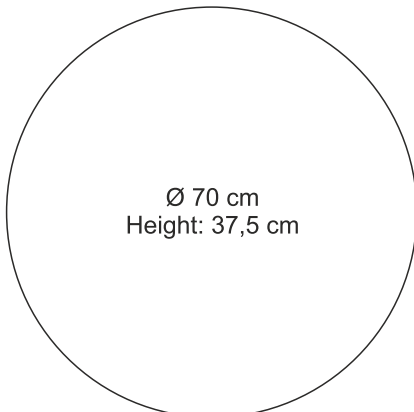

### NOTE!

The small round table have three leg,  
the bigger one have four leg.

### SOFA TABLE MEASURES

Diva - Small, round

Diva - Small

Diva - Big, round

Diva - Big