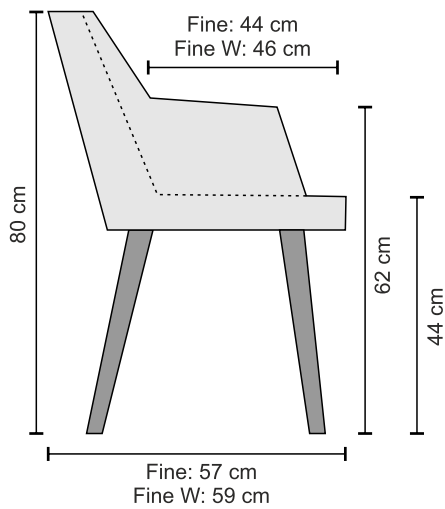

FINE

FINE

CUSTOMIZING

1. Choose upholstery
2. Choose leg color options

LEG COLOR OPTIONS

CHAIR MEASURES

EXTRA

Metallic handle (extra price)