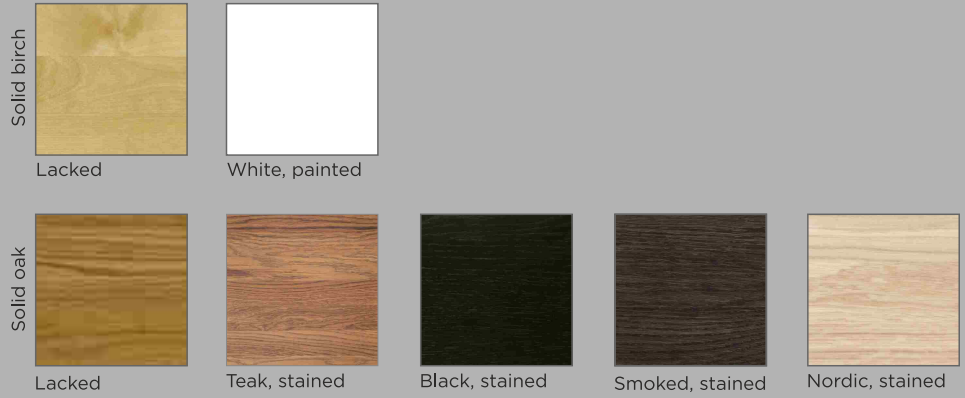

FINE

FINE

CUSTOMIZING

1. Choose upholstery
2. Choose leg color options

LEG COLOR OPTIONS

CHAIR MEASURES

EXTRA

Metallic handle (extra price)

FINE

FINE W