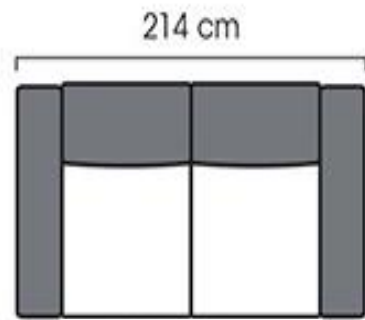

Materials and finishing

Legs Solid wood (natural oak, stained black or white) or powder-coated steel (black or white)

Upholstery ISKU standard fabrics

Dimensions

	2-seater	3-seater
Height	850 mm	850 mm
Width	2014 mm	2410 mm
Depth	1020 mm	1020 mm
Seating height	460 mm	460 mm
Seating depth	630 mm	630 mm

Materials and finishing

Legs Solid wood (natural oak, stained black or white) or powder-coated steel (black or white)

Upholstery ISKU standard fabrics

Dimensions

Height 850 mm
Width See the data sheet
Depth See the data sheet
Seating height 460 mm
Seating depth 630 mm

Monkey

STANDARD CONFIGURATIONS

Dimensions

2-seater

3-seater

Monkey Sofa

ISKU
Since 1928

Monkey Sofa