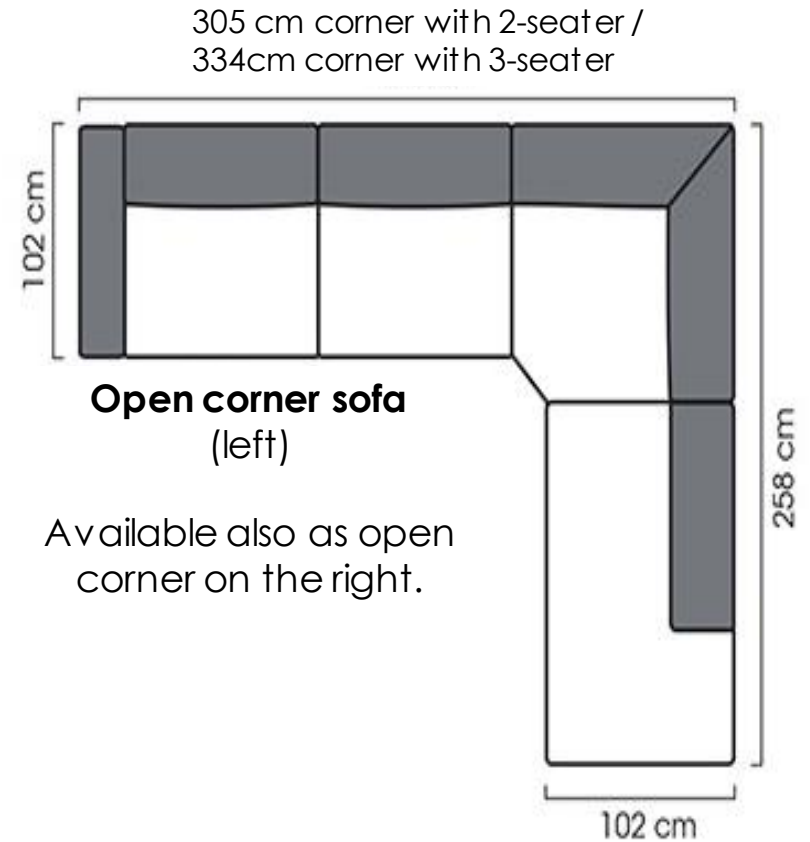

Materials and finishing

Legs Solid wood (natural oak, stained black or white) or powder-coated steel (black or white)

Upholstery ISKU standard fabrics

Dimensions

	2-seater	3-seater
Height	850 mm	850 mm
Width	2014 mm	2410 mm
Depth	1020 mm	1020 mm
Seating height	460 mm	460 mm
Seating depth	630 mm	630 mm

Materials and finishing

Legs Solid wood (natural oak, stained black or white) or powder-coated steel (black or white)

Upholstery ISKU standard fabrics

Dimensions

Height 850 mm
Width See the data sheet
Depth See the data sheet
Seating height 460 mm
Seating depth 630 mm

Monkey

STANDARD CONFIGURATIONS

Dimensions

2-seater

3-seater

Monkey Sofa

ISKU
Since 1928

Monkey Sofa