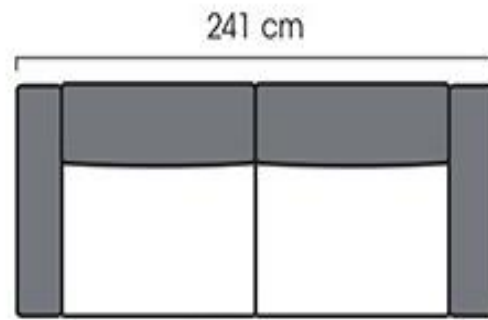

Materials and finishing

Legs Solid wood (natural oak, stained black or white) or powder-coated steel (black or white)

Upholstery ISKU standard fabrics

Dimensions

	2-seater	3-seater
Height	850 mm	850 mm
Width	2014 mm	2410 mm
Depth	1020 mm	1020 mm
Seating height	460 mm	460 mm
Seating depth	630 mm	630 mm

Materials and finishing

Legs Solid wood (natural oak, stained black or white) or powder-coated steel (black or white)

Upholstery ISKU standard fabrics

Dimensions

Height 850 mm
Width See the data sheet
Depth See the data sheet
Seating height 460 mm
Seating depth 630 mm

Monkey

STANDARD CONFIGURATIONS

Dimensions

2-seater

3-seater

Monkey Sofa

ISKU
Since 1928

Monkey Sofa