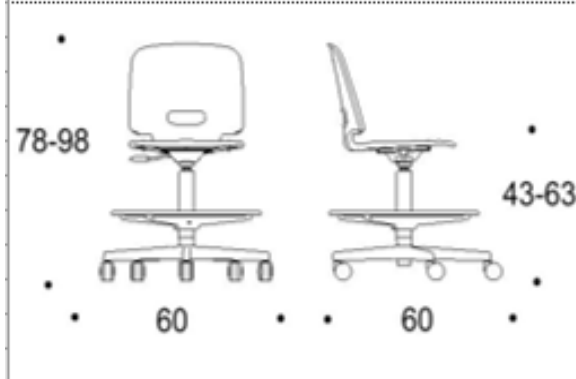

Iris

HEIGHT-ADJUSTABLE CHAIR | PLASTIC, L | HIGH

Technical details of height-adjustable chair with plastic, L-sized chair shell and cross-base

The plastic shell is always equipped with the backrest opening to facilitate lifting the chair.

Make Your Decisions on

- the cross-base with a footrest
  - black (plastic), white or polished aluminium
  - castors or pads
- the colour of the plastics chair shell
  - Red NCS S 2070-Y80R, Petrol NCS S 5020-B, Green NCS S 5020-B50G or Grey NCS S 5005-G80Y

Mitat / Dimensions (cm)	Kova W/o uph.	ISKU-VERB. - Seat uph.	Verh. Uph.
Leveys / Width	60	60	
Syvyys / Depth	60	60	
Korkeus / Height	78	78	
Istumakorkeus / Sitting height	41-60	41-60	
Istuimen korkeus / Seat height	43-63	43-63	
Istumasyvyys / Sitting depth	34	34	
Istuimen syvyys / Seat depth	36	36	
Tilavuus / Volume (m³)	0,281	0,281	
Paino / Weight (kg)	6,8	6,9	

Pakkaustiedot / packing details:

Leveys / Width	67	67
Syvyys / Depth	67	67
Korkeus / Height	86	86
Tilavuus / Volume (m³)	0,386	0,386
Paino / Weight (kg)	8,3	8,4
Kolli / esine Cll / item	1	1
Pakkausmateriaali / Packing material	Ap-laatikko / Cardboard box	

Jalkatalla/Pad	Vskio / Standard	Huopa / Felt	Liukas / Slide
Koodi / Art.no.			
Lisähinta / Additional price			
Lisäkorotus / Additional increase			
Rivikytettä/ Linking			

Variatit / Available variations:

Kova / Without upholstery	
Istuin verhoiltu / Seat upholstered	
Istuin ja selkäverhoiltu / Seat and back upholstered	
Ympäri verhoiltu / All-round upholstered	
Vaihtopöllinen / Removable cover	
Irtopöllinen / Loose cover	
Kromattu runko mahdollisuus / Option of chromed frame	
Rivikytettä helalla / Linking with device	
Hela nro / Fitting no:	
Rivikytettä, oma runko / Integrated linking	

	Kpl/Pcs
Pinottavuus, vapaa / Stackability, free standing	
Pinottavuus, rivikytettävänä / Stackability, linked	
Pinottavuus tuoliygunussa / Stackability in chair trolley	
Erikoistyöt vaunulle / Special manufacture for trolley:	
Etenemä pinossa, mm/tuoli / Advance when stacked, mm/chair	
Verhoillun etenemä pinossa / Upholstered, advance when stacked:	
Soveltuu vain tuolinkannattimeen / Suitability for chair brackets only	
Erikoistyöt tuolille / Special manufacture for chair: