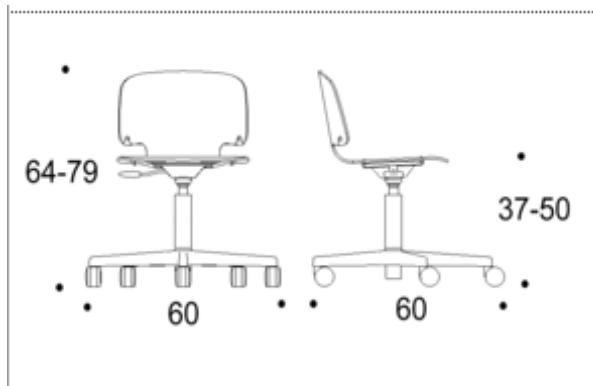

Seat upholstery Available with ISKU standard fabrics.

Dimensions

	S-size, wood	L-size, wood	L-size, plastic
Height	640-790 mm	710-860 mm	710-860 mm
Depth	600 mm	600 mm	600 mm
Width	600 mm	600 mm	600 mm
Seating height	370-500 mm	370-500 mm	370-500 mm
Seating depth	350 mm	360 mm	360 mm
Seating width	390 mm	410 mm	400 mm

S-size / Wood

L-size / Plastic

L-size / Wood

Iris

HEIGHT-ADJUSTABLE CHAIR | WOOD, S | LOW

Technical details of height-adjustable chair with wooden, S-sized chair shell and cross-base

Make Your Decisions on

- the cross-base
 - black (plastic), white or polished aluminium
 - castors or pads
 - footrest as an accessory
- the chair shell material
 - ISKU Standard Laminates available
 - ISKU Standard Veneers available
- the backrest opening (Yes/No)
- the seat upholstery (Yes/No)
 - ISKU Standard Fabrics available