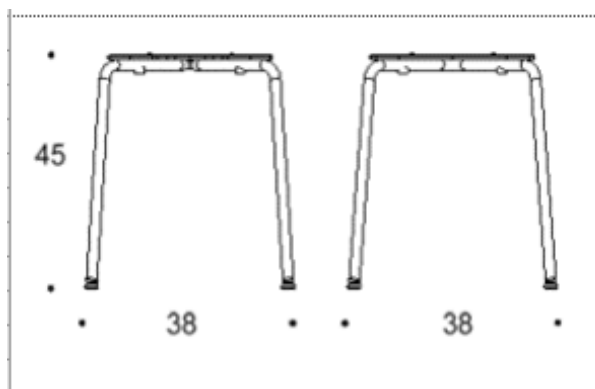

Iris

STOOL, LOW

Technical details of Iris stool, height 45

Make Your Decisions on

- the leg colour
  - powder-coated steel in ISKU Standard colours and chrome available
- the stool seat material
  - ISKU Standard Laminates available
  - ISKU Standard Veneers available
- the seat upholstery (Yes/No)
  - ISKU Standard Fabrics available

Mitat / Dimensions (cm)	Kova w/o uph.	Ist.verh. Seat uph.	Verh. Uph.
Leveys / Width	38	38	
Syvyys / Depth	38	38	
Korkeus / Height	45	45	
Istumakorkeus / Sitting height	45	45	
Istuimen korkeus / Seat height	45	45	
Istumasyvyys / Sitting depth	30	30	
Istuimen syvyys / Seat depth	30	30	
Tilavuus / Volume (m3)	0,065	0,065	
Paino / Weight (kg)	2,7	2,8	

Pakkaustiedot / packing details:

Leveys / Width	45	45
Syvyys / Depth	45	45
Korkeus / Height	63	63
Tilavuus / Volume (m3)	0,128	0,128
Paino / Weight (kg)	17,7	18,3
Kolli / esine / Cl / item	6	6

Pakkausmateriaali Packing material	Kiristekalvo

Jalkatalla/Pad	Vakio Standard	Huopa Felt	Liukas Slide
Koodi / Art.no.	●	●	
Lisähinta / Additional price			
Lisäkorotus / Additional increase			

Riviytkentä/ Linking			

Variaatiot / Available variations

Kova / Without upholstery	●
Istuin verhoiltu / Seat upholstered	●
Istuin ja selkäverhoiltu / Seat and back upholstered	
Ympäri verhoiltu / All-round upholstered	
Vaihtopöytä / Removable cover	
Irtopöytä / Loose cover	
Kromattu runko mahdollisuus / Option of chromed frame	●
Riviytkentä helalla / Linking with device	
Hela nro / Fitting no:	
Riviytkentä, oma runko / Integrated linking	

	Kpl/Pes
Pinottavuus, vapaana / Stackability, free standing	20
Pinottavuus, riviytkettävänä / Stackability, linked	
Pinottavuus tuolivaunussa / Stackability in chair trolley	
Erikoistyöt vaunulle / Special manufacture for trolley:	
Etenemä pinossa, mm/tuoli / Advance when stacked, mm/chair	
Verhoillun etenemä pinossa / Upholstered, advance when stacked:	
Soveltuu vain tuolinkannattimeen / Suitability for chair brackets only	
Erikoistyöt tuolille / Special manufacture for chair: