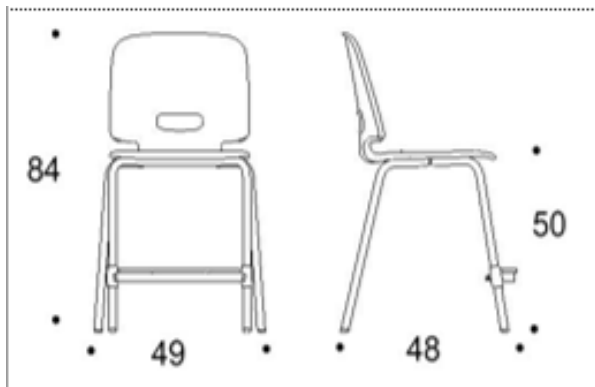

Iris

4-LEG CHAIR, HEIGHTENED | 50, PLASTIC, L

Technical details of heightened 4-leg chair (500 mm) with wooden, L-sized chair shell

The chair is equipped with a footrest for added comfort.

Make Your Decisions on

- the leg colour
  - powder-coated steel in ISKU Standard colours and chrome available
- the colour of the plastics chair shell
  - Red NCS S 2070-Y80R, Petrol NCS S 5020-B, Green NCS S 5020-B50G or Grey NCS S 5005-G80Y