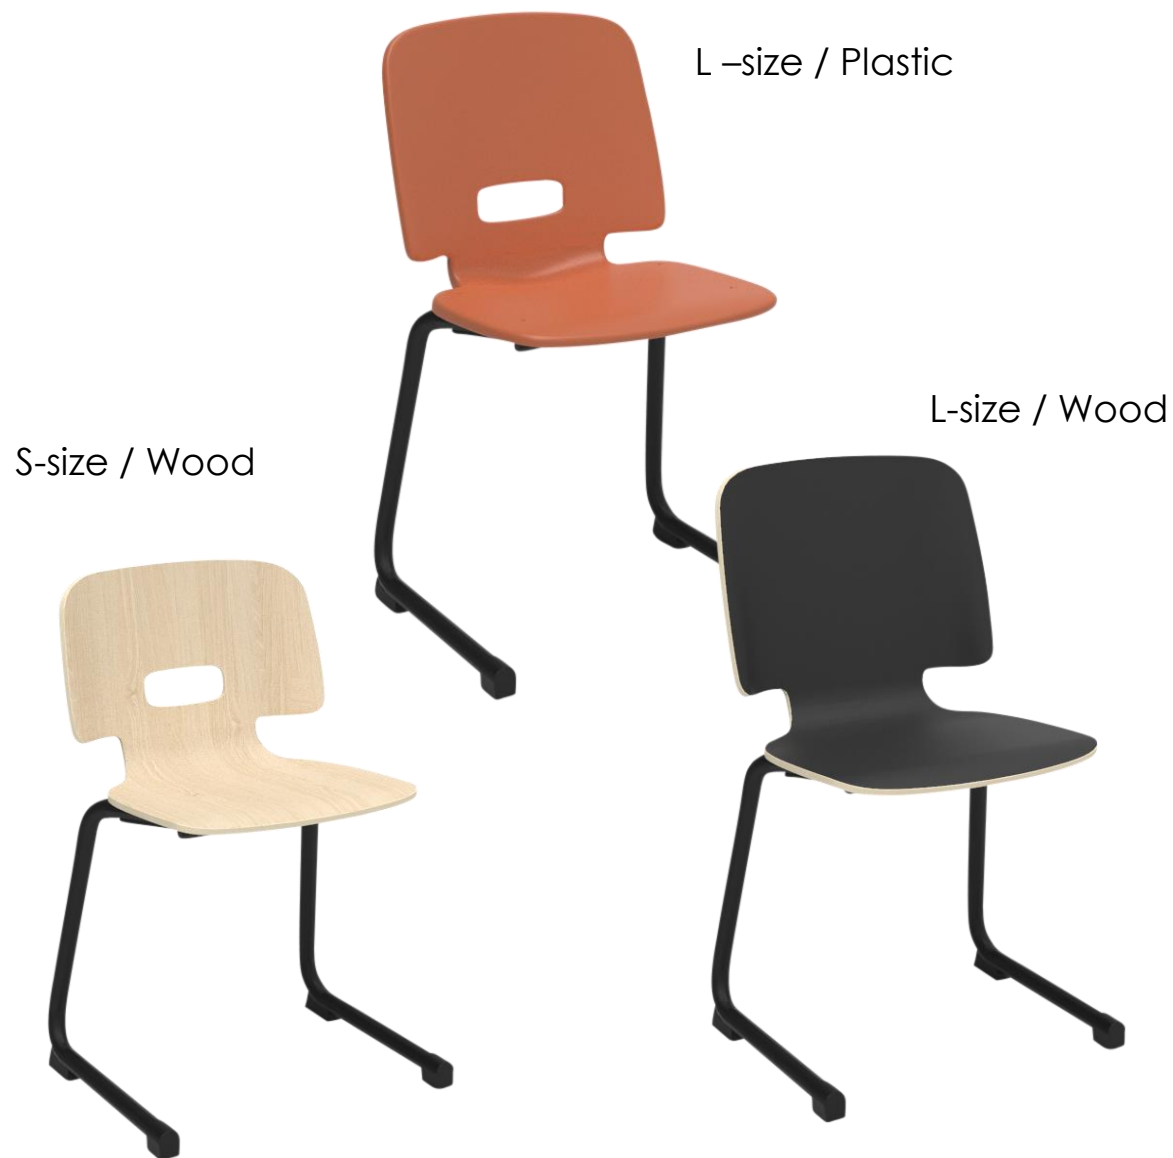

Iris

CHAIR WITH C-LEGS

Design Petteri Häkkinen

Purposefully designed for comfort and practicality, the Iris Chair boasts an ergonomic backrest that encourages an ideal sitting position, ensuring a supportive experience for extended use. What sets this chair apart is its innovative feature – the ability to be easily hung from a table's edge. The chair, with an optional backrest opening, can be easily lifted.

The C-leg allows the chair to be hung from the frame onto the tabletop.

Materials and finishing

1. Legs Powder-coated steel in ISKU standard colours.
2. Chair shell Plastic (red, blue, grey and green) or bent plywood veneered with ISKU standard laminate or veneer
3. Seat upholstery Available with ISKU standard fabrics for wooden shells.

Dimensions

	S-size, wood	L-size, wood	L-size, plastic
Height	690 mm	780 mm	770 mm
Depth	440 mm	470 mm	470 mm
Width	470 mm	500 mm	500 mm
Seating height	450 mm	450 mm	450 mm
Seating depth	350 mm	360 mm	360 mm
Seating width	390 mm	410 mm	400 mm