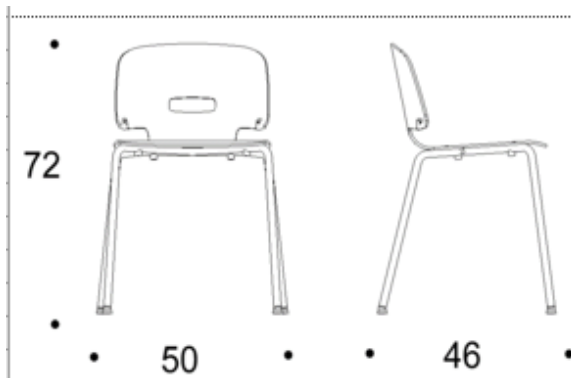

Iris

4-LEG CHAIR | WOOD, S

Technical details of 4-leg chair with wooden, S-sized chair shell

Make Your Decisions on

- the leg colour
  - powder-coated steel in ISKU Standard colours and chrome available
- the chair shell material
  - ISKU Standard Laminates available
  - ISKU Standard Veneers available
- the backrest opening (Yes/No)
- the seat upholstery (Yes/No)
  - ISKU Standard Fabrics available