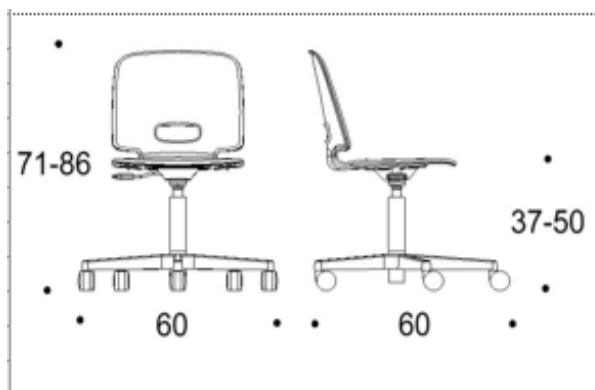

Iris

HEIGHT-ADJUSTABLE CHAIR | PLASTIC, L | LOW

Technical details of height-adjustable chair with plastic, L-sized chair shell and cross-base

The plastic shell is always equipped with the backrest opening to facilitate lifting the chair.

Make Your Decisions on

- the cross-base
  - black (plastic), white or polished aluminium
  - castors or pads
  - footrest as an accessory
- the colour of the plastics chair shell
  - Red NCS S 2070-Y80R, Petrol NCS S 5020-B, Green NCS S 5020-B50G or Grey NCS S 5005-G80Y