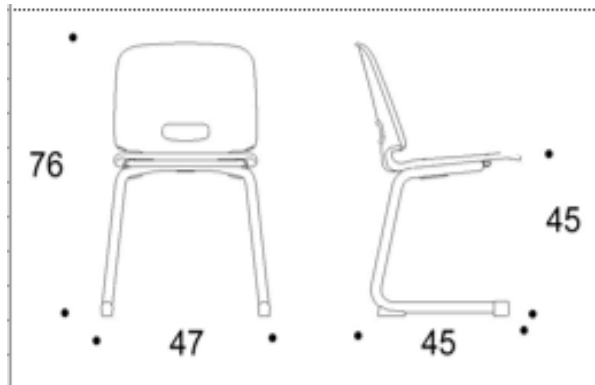

Iris

CHAIR WITH C-LEG | WOOD, L

Technical details of loop-legged chair with plastic, L-sized chair shell

The plastic shell is always equipped with the backrest opening to facilitate lifting the chair.

Make Your Decisions on

- the leg colour
  - powder-coated steel in ISKU Standard colours and chrome available
- the colour of the plastics chair shell
  - Red NCS S 2070-Y80R, Petrol NCS S 5020-B, Green NCS S 5020-B50G or Grey NCS S 5005-G80Y