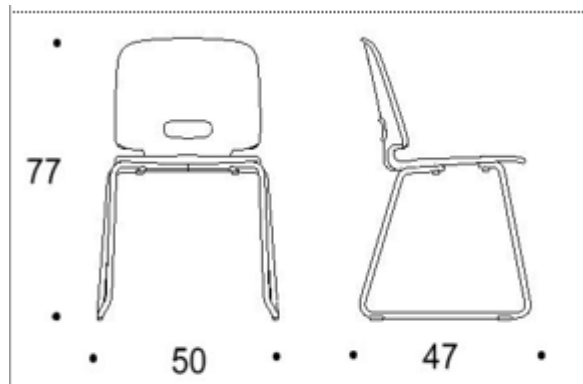

Iris

CHAIR WITH LOOP LEGS | PLASTIC, L

Technical details of loop-legged chair with plastic, L-sized chair shell

The plastic shell is always equipped with the backrest opening to facilitate lifting the chair.

Make Your Decisions on

- the leg colour
  - powder-coated steel in ISKU Standard colours and chrome available
- the colour of the plastics chair shell
  - Red NCS S 2070-Y80R, Petrol NCS S 5020-B, Green NCS S 5020-B50G or Grey NCS S 5005-G80Y