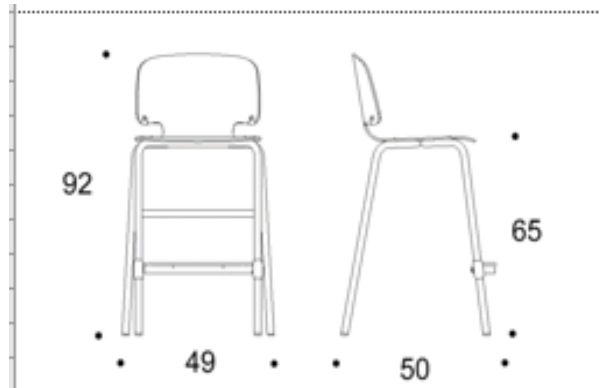

Iris

4-LEG CHAIR, HEIGHTENED | 65, WOOD, S

Technical details of heightened 4-leg chair (650 mm) with wooden, S-sized chair shell

The chair is equipped with a footrest for added comfort.

Make Your Decisions on

- the leg colour
  - powder-coated steel in ISKU Standard colours and chrome available
- the chair shell material
  - ISKU Standard Laminates available
  - ISKU Standard Veneers available
- the backrest opening (Yes/No)
- the seat upholstery (Yes/No)
  - ISKU Standard Fabrics available