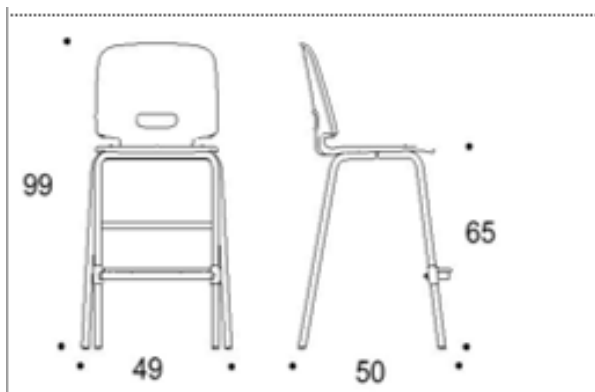

Iris

4-LEG CHAIR, HEIGHTENED | 65, PLASTIC, L

Technical details of heightened 4-leg chair (650 mm) with wooden, L-shaped chair shell

The chair is equipped with a footrest for added comfort.

Make Your Decisions on

- the leg colour
  - powder-coated steel in ISKU Standard colours and chrome available
- the colour of the plastics chair shell
  - Red NCS S 2070-Y80R, Petrol NCS S 5020-B, Green NCS S 5020-B50G or Grey NCS S 5005-G80Y