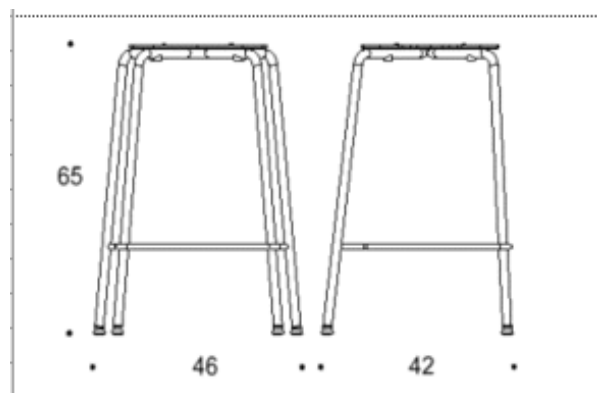

Iris

STOOL, HIGH

Technical details of Iris stool, height 65

Make Your Decisions on

- the leg colour
  - powder-coated steel in ISKU Standard colours and chrome available
- the stool seat material
  - ISKU Standard Laminates available
  - ISKU Standard Veneers available
- the seat upholstery (Yes/No)
  - ISKU Standard Fabrics available