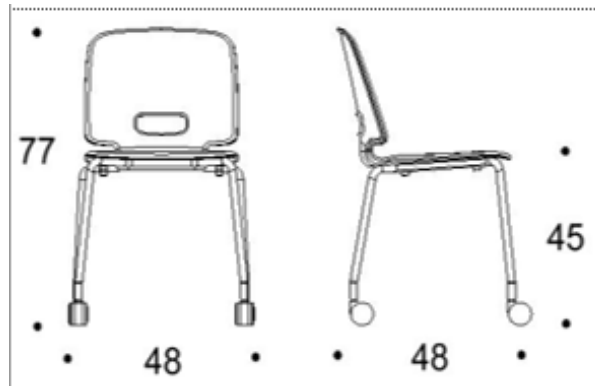

Iris

4-LEG CHAIR WITH CASTORS | WOOD, S

Technical details of 4-leg chair with castors and wooden, S-sized chair shell

Make Your Decisions on

- the leg colour
  - powder-coated steel in ISKU Standard colours and chrome available
- the chair shell material
  - ISKU Standard Laminates available
  - ISKU Standard Veneers available
- the backrest opening (Yes/No)
- the seat upholstery (Yes/No)
  - ISKU Standard Fabrics available