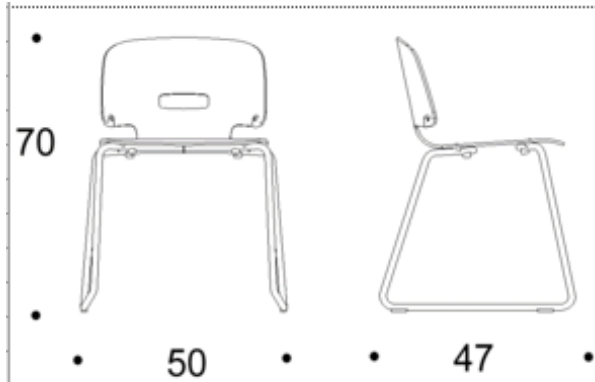

Dimensions

	S-size, wood	L-size, wood	L-size, plastic
Height	700 mm	780 mm	770 mm
Depth	450 mm	450 mm	480 mm
Width	480 mm	480 mm	480 mm
Seating height	440 mm	440 mm	450 mm
Seating depth	350 mm	360 mm	360 mm
Seating width	390 mm	400 mm	400 mm

Dimensions

	S-size, wood	L-size, wood	L-size, plastic
Height	700 mm	780 mm	770 mm
Depth	470 mm	470 mm	470 mm
Width	500 mm	500 mm	500 mm
Seating height	450 mm	450 mm	450 mm
Seating depth	350 mm	360 mm	360 mm
Seating width	390 mm	410 mm	400 mm

S-size / Wood

L-size / Plastic

L-size / Wood

Iris

CHAIR WITH LOOP LEGS | WOOD, S

Technical details of loop-legged chair with wooden, S-sized chair shell

Make Your Decisions on

- the leg colour
 - powder-coated steel in ISKU Standard colours and chrome available
- the chair shell material
 - ISKU Standard Laminates available
 - ISKU Standard Veneers available
- the backrest opening (Yes/No)
- the seat upholstery (Yes/No)
 - ISKU Standard Fabrics available