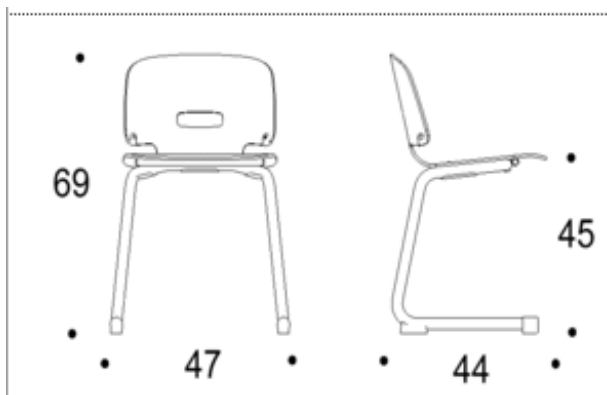

Iris

CHAIR WITH C-LEG | WOOD, S

Technical details of loop-legged chair with wooden, S-sized chair shell

Make Your Decisions on

- the leg colour
  - powder-coated steel in ISKU Standard colours and chrome available
- the chair shell material
  - ISKU Standard Laminates available
  - ISKU Standard Veneers available
- the backrest opening (Yes/No)
- the seat upholstery (Yes/No)
  - ISKU Standard Fabrics available