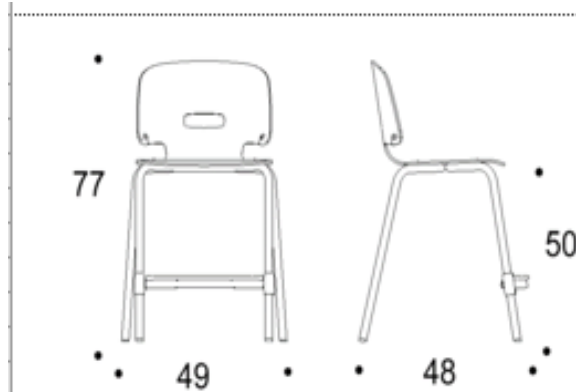

Iris

4-LEG CHAIR, HEIGHTENED | 50, WOOD, S

Technical details of heightened 4-leg chair (500 mm) with wooden, S-sized chair shell

The chair is equipped with a footrest for added comfort.

Make Your Decisions on

- the leg colour
  - powder-coated steel in ISKU Standard colours and chrome available
- the chair shell material
  - ISKU Standard Laminates available
  - ISKU Standard Veneers available
- the backrest opening (Yes/No)
- the seat upholstery (Yes/No)
  - ISKU Standard Fabrics available

Mitat / Dimensions (cm)	Kova W/o uph.	Istuin - Seat mm	Verh. Uph.
Leveys / Width	49	49	
Syvyys / Depth	48	48	
Korkeus / Height	77	77	
Istumakorkeus / Sitting height	15-40	15-40	
Istuimen korkeus / Seat height	50	50	
Istumasyvyys / Sitting depth	33	33	
Istuimen syvyys / Seat depth	35	35	
Tilavuus / Volume (m³)	0,181	0,181	
Paino / Weight (kg)	5,7	5,8	

Pakkaustiedot / packing details:

Leveys / Width	56	56
Syvyys / Depth	59	59
Korkeus / Height	95	95
Tilavuus / Volume (m³)	0,314	0,314
Paino / Weight (kg)	7,2	7,3
Kolli / esine Coll / item	1	1
Pakkausmateriaali / Packing material	Ap-laatikko / Cardboard box	

Jalkatalli/Pad	Valko Standard	Huopa Felt	Liukas Slide
Koodi / Art.no.	•	•	
Lisshinta / Additional price			
Lisäkorotus / Additional increase			
Riviytkentä/ Linking			

Variaatiot / Available variations

Kova / Without upholstery	•
Istuin verhoiltu / Seat upholstered	•
Istuin ja selkäverhoiltu / Seat and back upholstered	
Ympäri verhoiltu / All-round upholstered	
Vaihtopöällinen / Removable cover	
Irtopöällinen / Loose cover	
Kromattu runko mahdollisuus / Option of chromed frame	•
Riviytkentä helalla / Linking with device	
Hels nro / Fitting no:	
Riviytkentä, oma runko / Integrated linking	

Pinottavuus, vapaana / Stackability, free standing	
Pinottavuus, riviytkettävänä / Stackability, linked	
Pinottavuus tuolivaunussa / Stackability in chair trolley	
Erikoistyöt vaunulle / Special manufacture for trolley:	
Etenemä pinossa, mm/tuoli/ Advance when stacked, mm/chair	
Verhoillun etenemä pinossa / Upholstered, advance when stacked:	
Soveltuu vain tuolinkannattimeen / Suitability for chair brackets only	
Erikoistyöt tuolille / Special manufacture for chair: