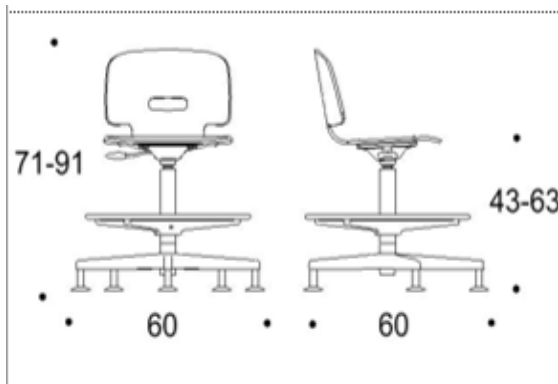

Iris

HEIGHT-ADJUSTABLE CHAIR | WOOD, S | HIGH

Technical details of height-adjustable chair with wooden, S-sized chair shell and cross-base

Make Your Decisions on

- the cross-base with a footrest
  - black (plastic), white or polished aluminium
  - castors or pads
- the chair shell material
  - ISKU Standard Laminates available
  - ISKU Standard Veneers available
- the backrest opening (Yes/No)
- the seat upholstery (Yes/No)
  - ISKU Standard Fabrics available