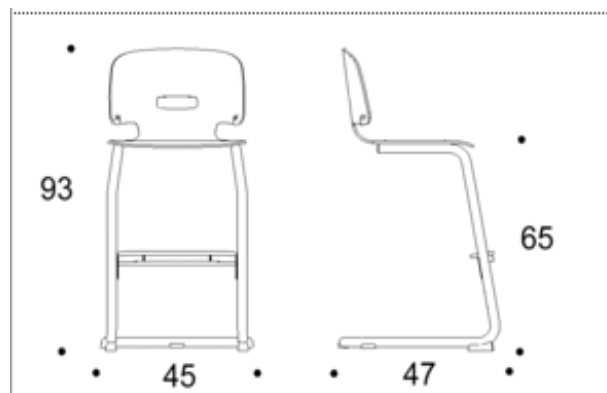

Iris

D-LEG CHAIR | 65, WOOD , S

Technical details of D-leg chair (650 mm) with wooden, S-sized chair shell

The chair is equipped with a footrest for added comfort.

Make Your Decisions on

- the leg colour
  - powder-coated steel in ISKU Standard colours and chrome available
- the chair shell material
  - ISKU Standard Laminates available
  - ISKU Standard Veneers available
- the backrest opening (Yes/No)
- the seat upholstery (Yes/No)
  - ISKU Standard Fabrics available