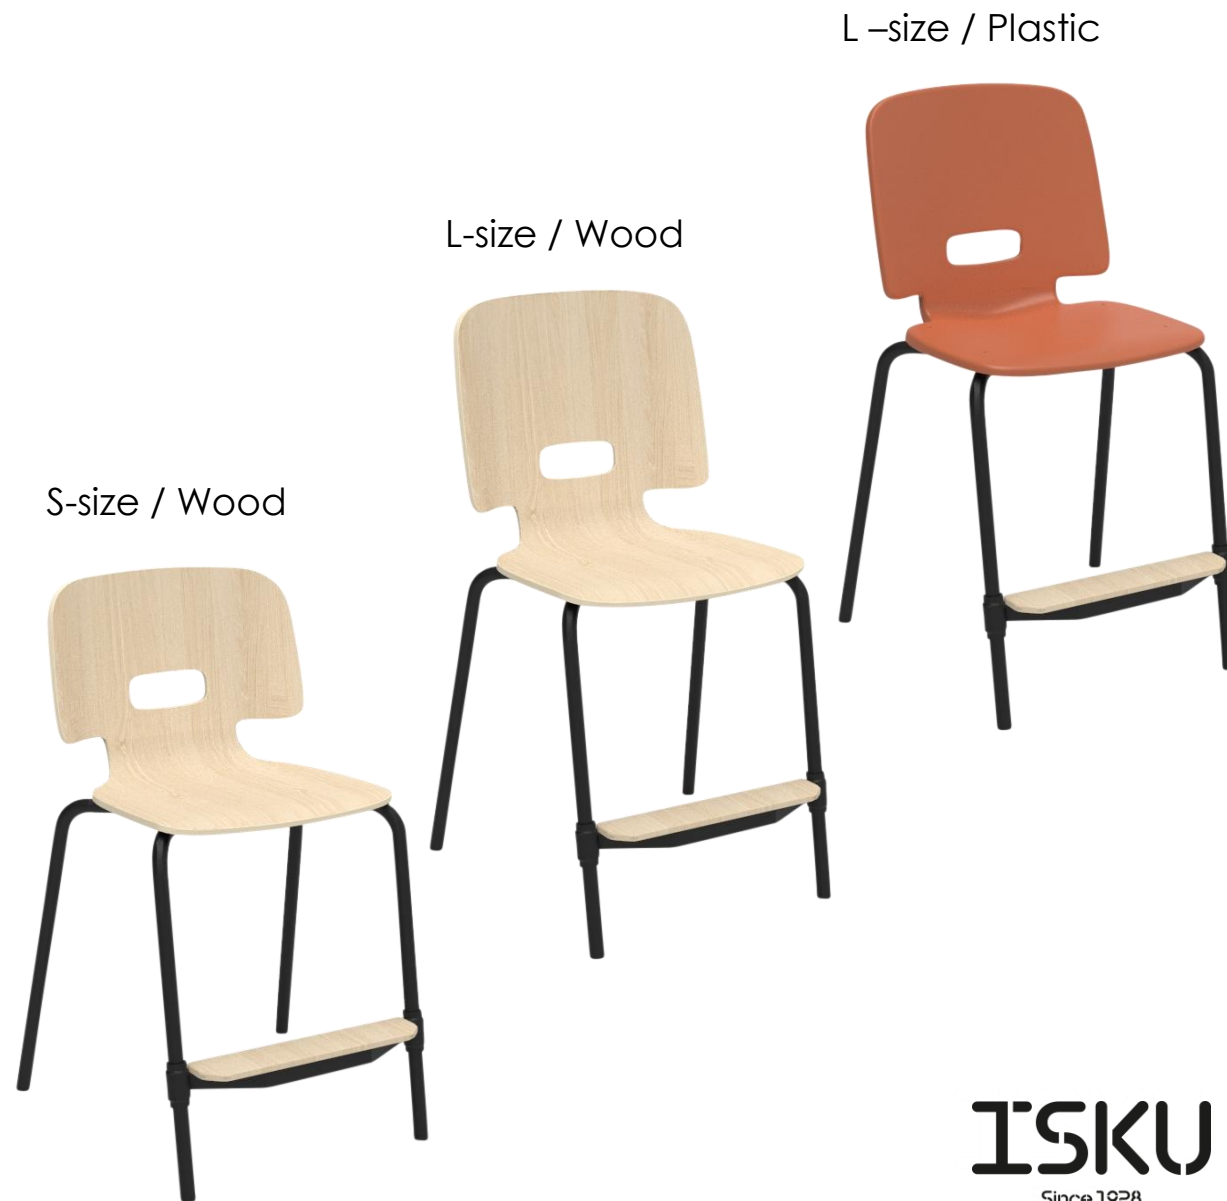

Seat upholstery Available with ISKU standard fabrics for wooden shells.

Dimensions

	S-size, wood	L-size, wood	L-size, plastic
Height	770 mm	850 mm	840 mm
Depth	480 mm	480 mm	480 mm
Width	490 mm	490 mm	490 mm
Seating height	500 mm	500 mm	500 mm
Seating depth	350 mm	360 mm	360 mm
Seating width	390 mm	410 mm	400 mm