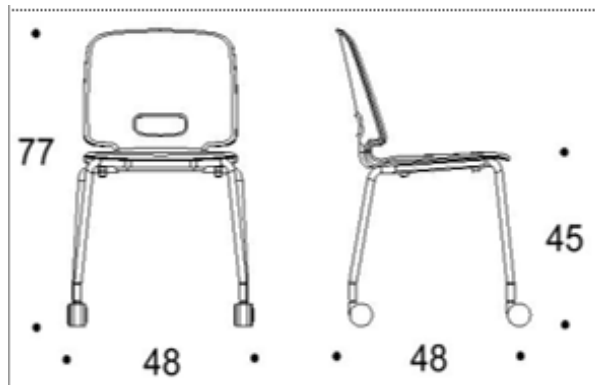

Iris

4-LEG CHAIR WITH CASTORS | PLASTIC, L

Technical details of 4-leg chair with castors and plastic, L-sized chair shell

The plastic shell is always equipped with the backrest opening to facilitate lifting the chair.

Make Your Decisions on

- the leg colour
  - powder-coated steel in ISKU Standard colours and chrome available
- the colour of the plastics chair shell
  - Red NCS S 2070-Y80R, Petrol NCS S 5020-B, Green NCS S 5020-B50G or Grey NCS S 5005-G80Y