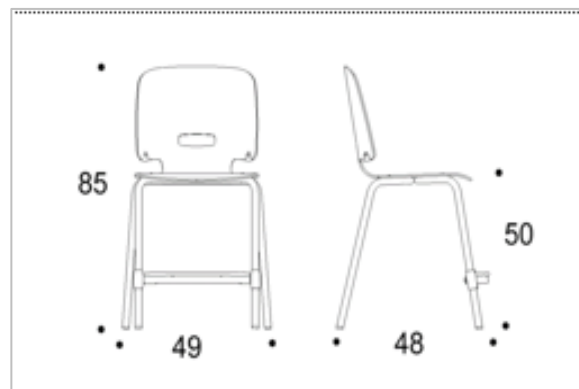

Iris

4-LEG CHAIR, HEIGHTENED | 50, WOOD, L

Technical details of heightened 4-leg chair (500 mm) with wooden, L-sized chair shell

The chair is equipped with a footrest for added comfort.

Make Your Decisions on

- the leg colour
  - powder-coated steel in ISKU Standard colours and chrome available
- the chair shell material
  - ISKU Standard Laminates available
  - ISKU Standard Veneers available
- the backrest opening (Yes/No)
- the seat upholstery (Yes/No)
  - ISKU Standard Fabrics available