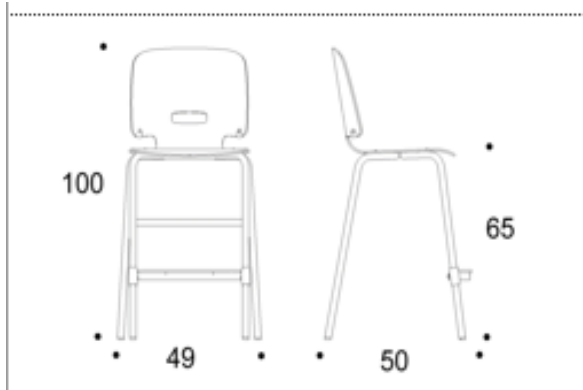

Iris

4-LEG CHAIR, HEIGHTENED | 65, WOOD, L

Technical details of heightened 4-leg chair (650 mm) with wooden, L-shaped chair shell

The chair is equipped with a footrest for added comfort.

Make Your Decisions on

- the leg colour
  - powder-coated steel in ISKU Standard colours and chrome available
- the chair shell material
  - ISKU Standard Laminates available
  - ISKU Standard Veneers available
- the backrest opening (Yes/No)
- the seat upholstery (Yes/No)
  - ISKU Standard Fabrics available