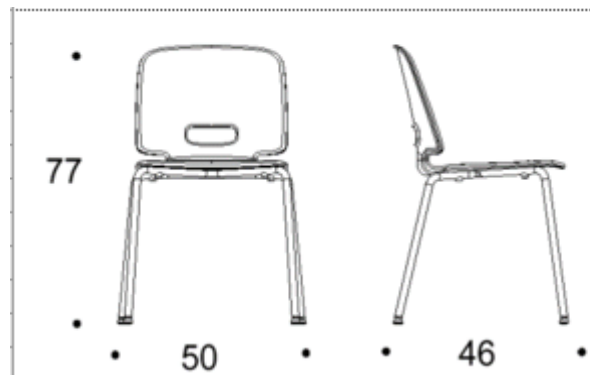

Iris

4-LEG CHAIR | PLASTIC, L

Technical details of 4-leg chair with plastic, L-sized chair shell

The plastic shell is always equipped with the backrest opening to facilitate lifting the chair.

Make Your Decisions on

- the leg colour
  - powder-coated steel in ISKU Standard colours and chrome available
- the colour of the plastics chair shell
  - Red NCS S 2070-Y80R, Petrol NCS S 5020-B, Green NCS S 5020-B50G or Grey NCS S 5005-G80Y.

Mitat / Dimensions (cm)	Kova Vlo uph.	Ist.verh. Seat uph.	Verh. Uph.
Leveys / Width	50		
Syvyys / Depth	46		
Korkeus / Height	77		
Istumakorkeus / Sitting height	44		
Istuimen korkeus / Seat height	45		
Istumasyvyys / Sitting depth	33		
Istuimen syvyys / Seat depth	36		
Tilavuus / Volume (m³)	0,177		
Paino / Weight (kg)	4,2		

Pakkaustiedot / packing details:

Leveys / Width	56		
Syvyys / Depth	59		
Korkeus / Height	95		
Tilavuus / Volume (m³)	0,314		
Paino / Weight (kg)	18,3		
Kolli / esine CII / item	4		
Pakkausmateriaali Packing material	Ap-laatikko Cardboard box		

Jalkatalla/Pad	Vakio Standard	Huopa Felt	Liukas Slide
Koodi / Art.no.	•	•	
Lisähinta / Additional price			
Lisäkorotus / Additional increase			
Riviytkentä/ Linking			

Variaatiot / Available variations

Kova / Without upholstery	•
Istuin verhoiltu / Seat upholstered	
Istuin ja selkäverhoiltu / Seat and back upholstered	
Ympäri verhoiltu / All-round upholstered	
Vaihtopäällinen / Removable cover	
Irtopäällinen / Loose cover	
Kromattu runko mahdollisuus / Option of chromed frame	•
Riviytkentä helalla / Linking with device	
Hela nro / Fitting no:	
Riviytkentä, oma runko / Integrated linking	

	Kpl/Pcs
Pinottavuus, vapaana / Stackability, free standing	10
Pinottavuus, riviytkettävänä / Stackability, linked	
Pinottavuus tuolivaunussa / Stackability in chair trolley	15
Erikoistyöt vaunulle / Special manufacture for trolley:	
Etenemä pinossa, mm/tuoli/ Advance when stacked, mm/chair	37
Verhoillun etenemä pinossa / Upholstered, advance when stacked:	
Soveltuu vain tuolinkannattimeen / Suitability for chair brackets only	
Erikoistyöt tuolille / Special manufacture for chair: