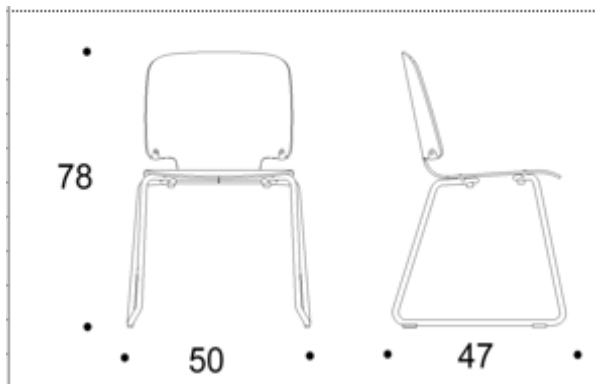

Iris

CHAIR WITH LOOP LEGS | WOOD, L

Technical details of loop-legged chair with wooden, L-sized chair shell

Make Your Decisions on

- the leg colour
  - powder-coated steel in ISKU Standard colours and chrome available
- the chair shell material
  - ISKU Standard Laminates available
  - ISKU Standard Veneers available
- the backrest opening (Yes/No)
- the seat upholstery (Yes/No)
  - ISKU Standard Fabrics available