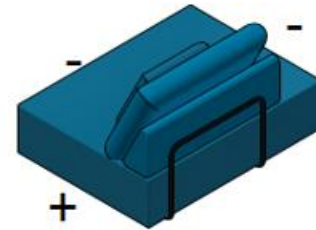

Dimensions

| | |
|----------------|--|
| Width | According to the selected element, |
| Depth | see Datasheet |
| Height | 780mm (with 40mm leg) 860mm (with 120mm leg) |
| Seating height | 350mm (with 40mm leg) 430mm (with 120mm leg) |

Stool 125

Stool 95

Metal part on the back can be hidden by upholstered cover. You can choose from standard ISKU metal colors and upholstery materials.

Naked

Connecting modules and accessories

You can create multiple different sofa combinations by connecting sofas together with connection plate. Picture shows what connections you can do, plus (+) marking on the pictures allows you to connect the sofas.

Corner 128 left

Corner 128 right

Stool 125

Open Corner 125

Corner 98

Seat 95

Stool 95

Divan