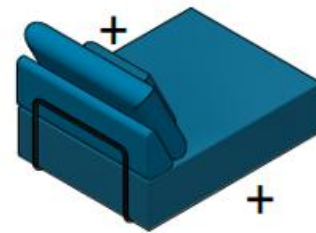

Stool 125

Stool 95

Metal part on the back can be hidden by upholstered cover. You can choose from standard ISKU metal colors and upholstery materials.

Naked

Connecting modules and accessories

You can create multiple different sofa combinations by connecting sofas together with connection plate. Picture shows what connections you can do, plus (+) marking on the pictures allows you to connect the sofas.

Corner 128 left

Corner 128 right

Stool 125

Open Corner 125

Corner 98

Seat 95

Stool 95

Divan