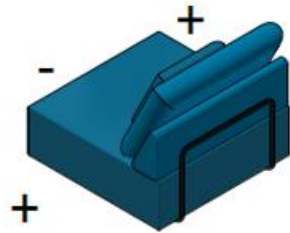

Stool 125

Stool 95

Metal part on the back can be hidden by upholstered cover. You can choose from standard ISKU metal colors and upholstery materials.

Naked

Connecting modules and accessories

You can create multiple different sofa combinations by connecting sofas together with connection plate. Picture shows what connections you can do, plus (+) marking on the pictures allows you to connect the sofas.

Corner 128 left

Corner 128 right

Stool 125

Open Corner 125

Corner 98

Seat 95

Stool 95

Divan