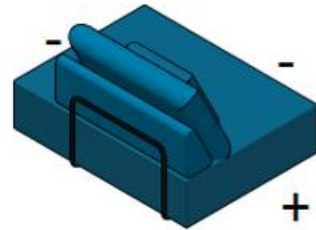

Dimensions

| | |
|----------------|--|
| Width | According to the selected element, |
| Depth | see Datasheet |
| Height | 780mm (with 40mm leg) 860mm (with 120mm leg) |
| Seating height | 350mm (with 40mm leg) 430mm (with 120mm leg) |

Stool 125

Stool 95

Metal part on the back can be hidden by upholstered cover. You can choose from standard ISKU metal colors and upholstery materials.

Naked

Connecting modules and accessories

You can create multiple different sofa combinations by connecting sofas together with connection plate. Picture shows what connections you can do, plus (+) marking on the pictures allows you to connect the sofas.

Corner 128 left

Corner 128 right

Stool 125

Open Corner 125

Corner 98

Seat 95

Stool 95

Divan