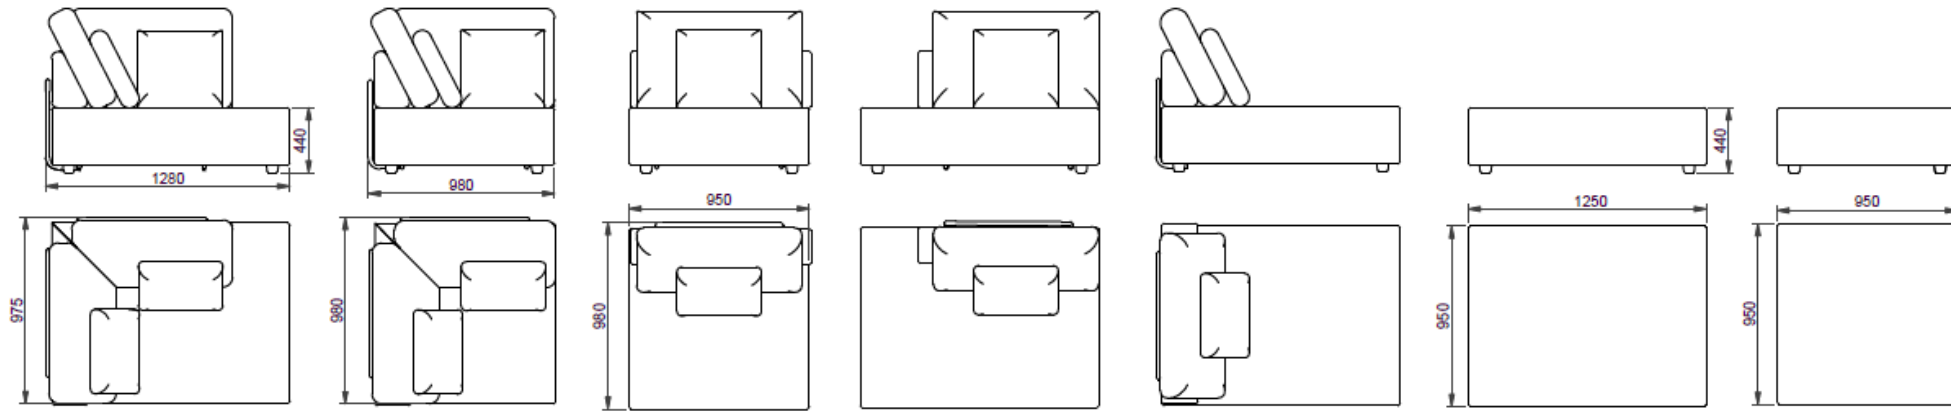

Dimensions

| | |
|----------------|--|
| Width | According to the selected element, |
| Depth | see Datasheet |
| Height | 780mm (with 40mm leg) 860mm (with 120mm leg) |
| Seating height | 350mm (with 40mm leg) 430mm (with 120mm leg) |

Tolerance of the upholstered measurements +/- 20mm

Naked

Dimensions

Corner 128

Corner 98

Seat 95

Open Corner 125

Divan

Corner 128 left

Corner 128 right

Stool 125

Open Corner 125

Corner 98

Seat 95

Stool 95

Divan