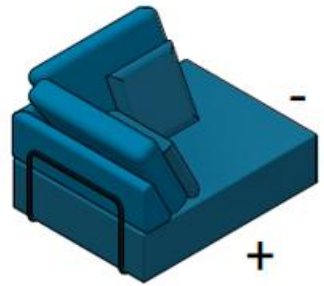

Dimensions

| | |
|----------------|--|
| Width | According to the selected element, |
| Depth | see Datasheet |
| Height | 780mm (with 40mm leg) 860mm (with 120mm leg) |
| Seating height | 350mm (with 40mm leg) 430mm (with 120mm leg) |

Stool 125

Stool 95

Metal part on the back can be hidden by upholstered cover. You can choose from standard ISKU metal colors and upholstery materials.

Naked

Connecting modules and accessories

You can create multiple different sofa combinations by connecting sofas together with connection plate. Picture shows what connections you can do, plus (+) marking on the pictures allows you to connect the sofas.

Corner 128 left

Corner 128 right

Stool 125

Open Corner 125

Corner 98

Seat 95

Stool 95

Divan