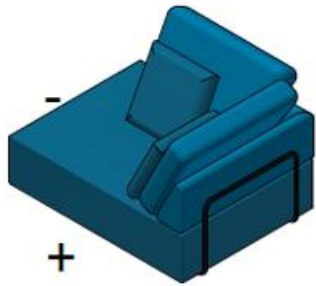

Dimensions

| | |
|----------------|--|
| Width | According to the selected element, |
| Depth | see Datasheet |
| Height | 780mm (with 40mm leg) 860mm (with 120mm leg) |
| Seating height | 350mm (with 40mm leg) 430mm (with 120mm leg) |

Stool 125

Stool 95

Metal part on the back can be hidden by upholstered cover. You can choose from standard ISKU metal colors and upholstery materials.

Naked

Connecting modules and accessories

You can create multiple different sofa combinations by connecting sofas together with connection plate. Picture shows what connections you can do, plus (+) marking on the pictures allows you to connect the sofas.

Corner 128 left

Corner 128 right

Stool 125

Open Corner 125

Corner 98

Seat 95

Stool 95

Divan